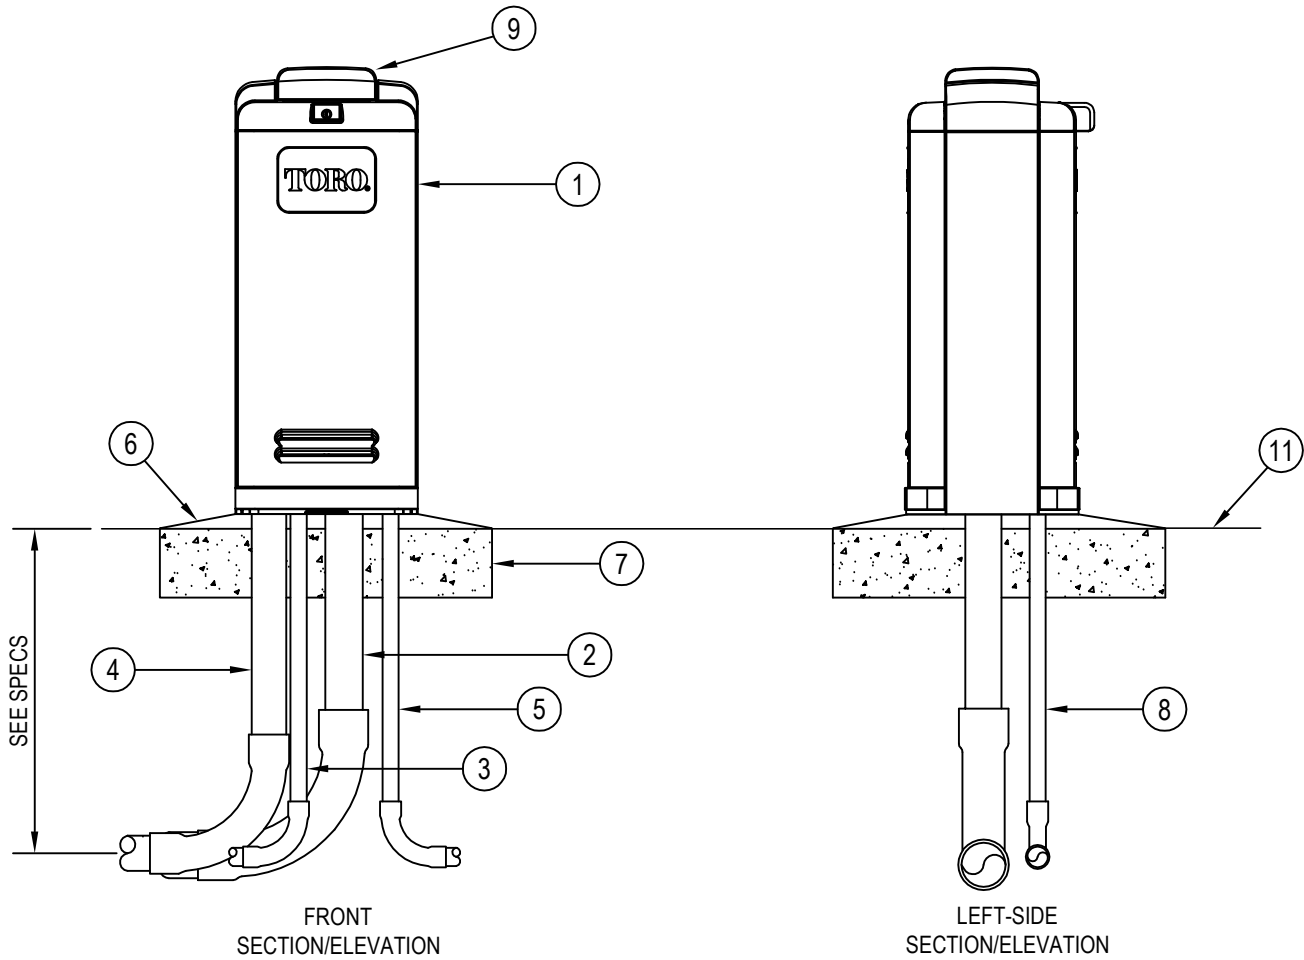

TORO-IRRIGATION DIVISION  
 5825 JASMINE STREET  
 RIVERSIDE, CA 92504  
 TOLL FREE: 1-877-345-8676  
 FAX: (951) 359-1870  
 www.toro.com

- ① TORO SENTINEL PLASTIC PEDESTAL IRRIGATION CONTROLLER MODEL NO.: SB[XX]PP[X]U (CONVENTIONAL) OR SBW[XX]PP[X]U (WIRELESS).
- ② 4" CONDUIT FOR FIELD WIRES UP TO 96 STATIONS.
- ③ 3/4" EARTH GROUND.
- ④ 1-1/2" OPTIONAL EXTERNAL ANTENNA.
- ⑤ 3/4" CONDUIT FOR INPUT POWER PER LOCAL AND NATIONAL ELECTRICAL CODES.
- ⑥ FINISHED SURFACE SLOPE TO DRAIN.
- ⑦ CONCRETE FLOORING.
- ⑧ 3/4" CONDUIT FOR SENSOR WIRES.
- ⑨ STANDARD 400MHZ ANTENNA FOR PRIMARY COMMUNICATION. MOUNTED BETWEEN COVER AND VENT CAP.
- ⑩ 900MHZ ANTENNA FOR OPTIONAL WIRELESS SOIL SENSOR ADD-ON. MODEL NO. TPS-RX MOUNTED INTERNALLY.
- ⑪ FINISH GRADE